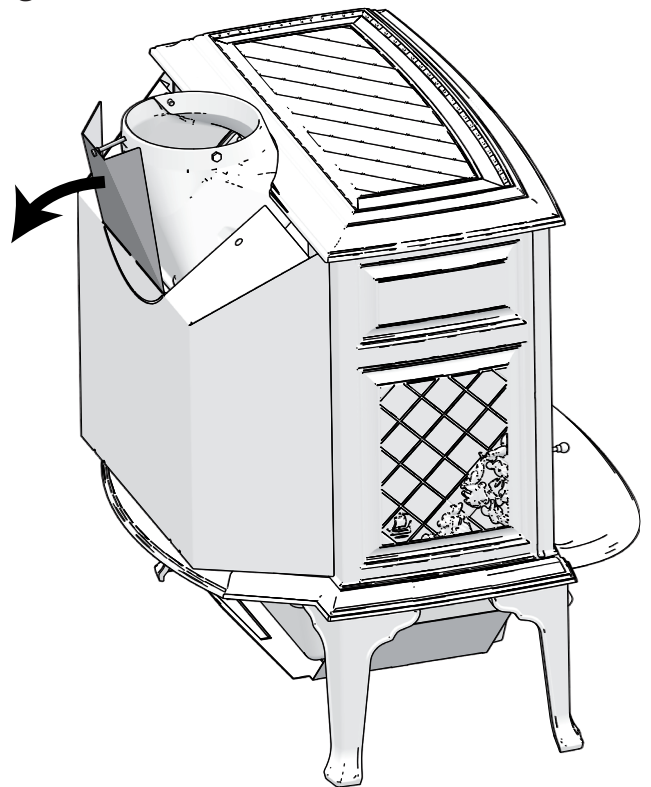

Jøtul F 400/ECO

Tilleggsutstyr/Optional equipment

Installation instructions

Heatshield rear F 400/ECO
Cat. no: 50012949 / 50012950

Top smoke outlet

Rear smoke outlet

Jøtul F 400/ECO
Heatshield rear

Top smoke outlet

Fig. 1

Fig. 2

Fig. 3

Fig. 4

Rear smoke outlet

Fig. 5

Fig. 6

Further installation follow - Fig 1, 2, 3