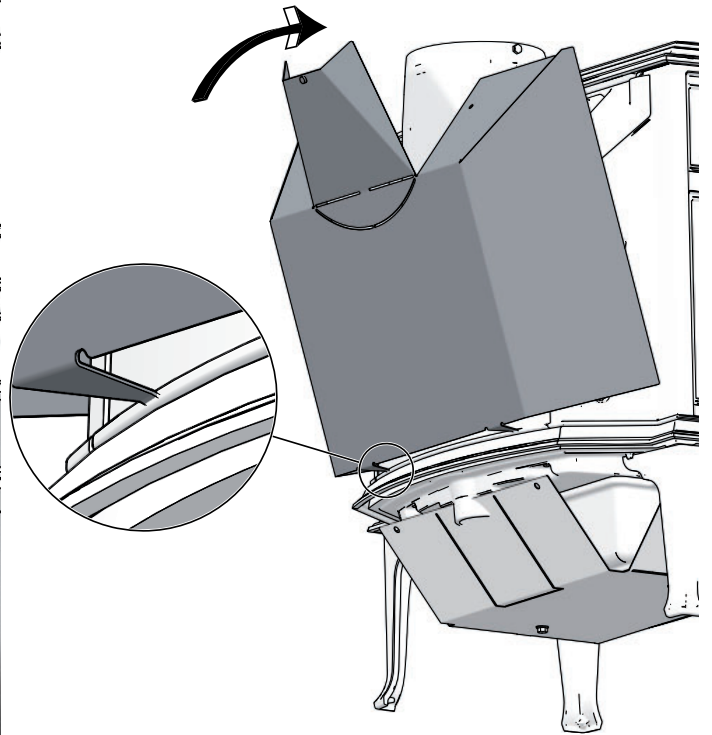

Jøtul F 400/ECO

Tilleggsutstyr/Optional equipment

Installation instructions

Heatshield rear F 400/ECO
Cat. no: 50012949 / 50012950

Top smoke outlet

Rear smoke outlet

Jøtul F 400/ECO
Heatshield rear

Top smoke outlet

Fig. 1

Fig. 2

Fig. 3

Fig. 4

Rear smoke outlet

Fig. 5

Fig. 6

Further installation follow - Fig 1, 2, 3