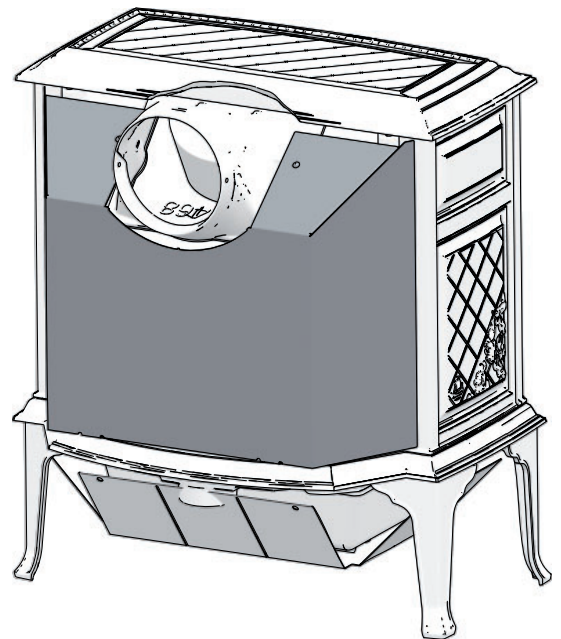

Jøtul F 400/ECO

Tilleggsutstyr/Optional equipment

Installation instructions

Heatshield rear F 400/ECO
Cat. no: 50012949 / 50012950

Top smoke outlet

Rear smoke outlet

Jøtul F 400/ECO
Heatshield rear

Top smoke outlet

Fig. 1

Fig. 2

Fig. 3

Fig. 4

Rear smoke outlet

Fig. 5

Fig. 6

Further installation follow - Fig 1, 2, 3