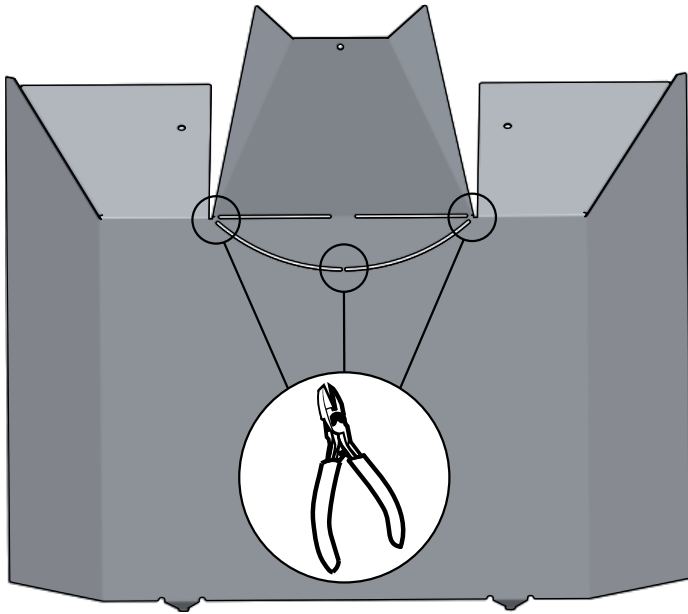

Jøtul F 400/ECO

Tilleggsutstyr/Optional equipment

Installation instructions

Heatshield rear F 400/ECO
Cat. no: 50012949 / 50012950

Top smoke outlet

Rear smoke outlet

Jøtul F 400/ECO
Heatshield rear

Top smoke outlet

Fig. 1

Fig. 2

Fig. 3

Fig. 4

Rear smoke outlet

Fig. 5

Fig. 6

Further installation follow - Fig 1, 2, 3