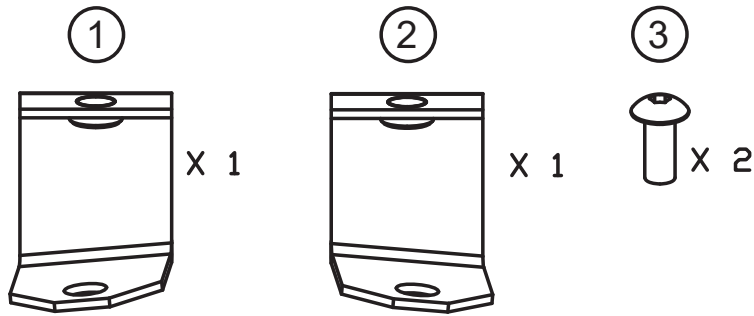

Jøtul F 400/ECO

Tilleggsutstyr/Optional equipment

Installation instructions

Heatshield rear F 400/ECO
Cat. no: 50012949 / 50012950

Top smoke outlet

Rear smoke outlet

Jøtul F 400/ECO
Heatshield rear

Top smoke outlet