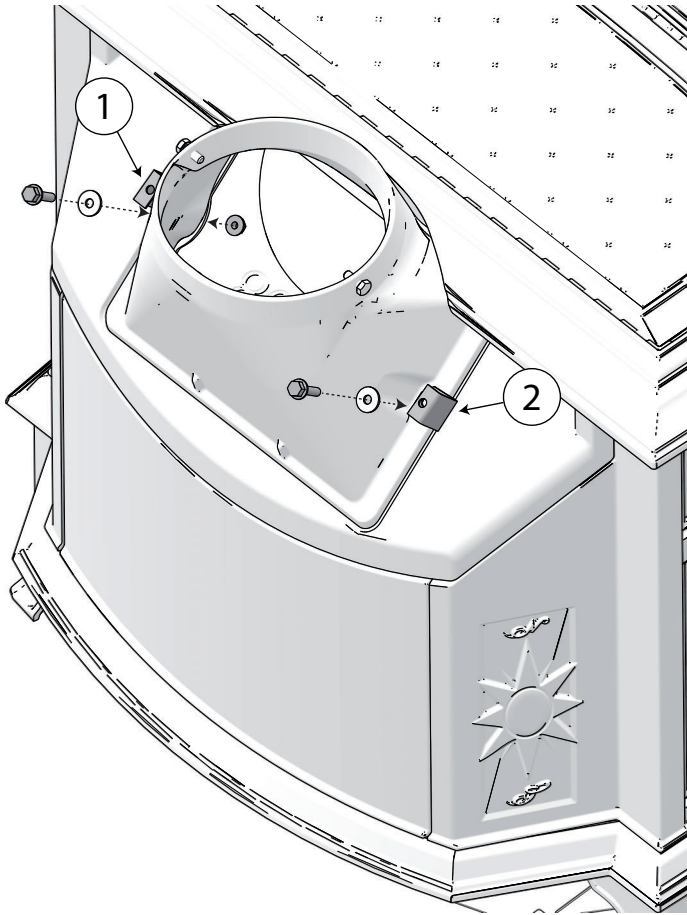

Jøtul F 400/ECO

Tilleggsutstyr/Optional equipment

Installation instructions

Heatshield rear F 400/ECO
Cat. no: 50012949 / 50012950

Top smoke outlet

Rear smoke outlet

Jøtul F 400/ECO
Heatshield rear

Top smoke outlet

Fig. 1

Fig. 2

Fig. 3

Fig. 4

Rear smoke outlet

Fig. 5

Fig. 6

Further installation follow - Fig 1, 2, 3