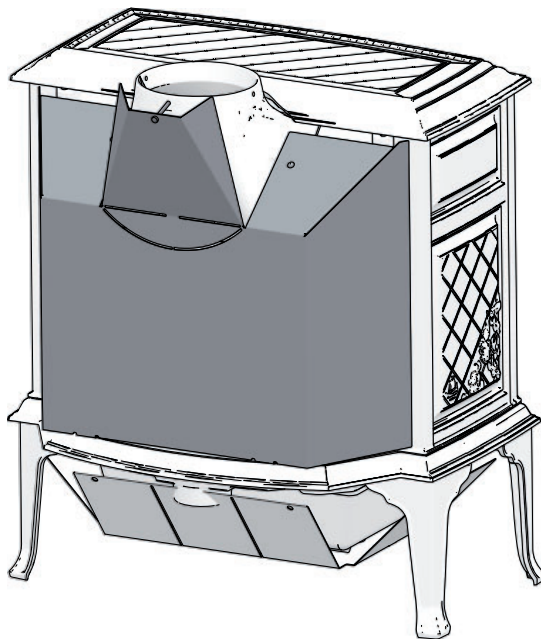

Jøtul F 400/ECO

Tilleggsutstyr/Optional equipment

Installation instructions

Heatshield rear F 400/ECO
Cat. no: 50012949 / 50012950

Top smoke outlet

Rear smoke outlet

Jøtul F 400/ECO
Heatshield rear

Top smoke outlet

Fig. 1

Fig. 2

Fig. 3

Fig. 4

Rear smoke outlet

Fig. 5

Fig. 6

Further installation follow - Fig 1, 2, 3